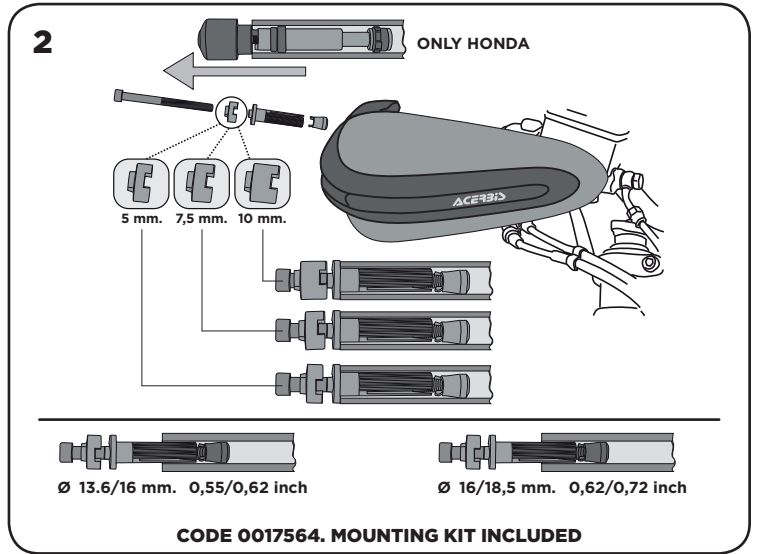

DUAL ROAD HANDGUARDS PARAMANI DUAL ROAD

COD. 500002707 REV2

PER LE ULTIME APPLICAZIONI VISITA IL SITO WWW.ACERBIS.IT
FOR THE UPDATED APPLICATIONS VISIT WWW.ACERBIS.IT

WARNING!

Follow mounting instruction exactly. Ensure that the mounting is secure before riding. These handguards will not prevent injury in the event of a crash. They are designed to protect the hands from cold weather. Be sure that you follow the instruction for installing the handguards. Do not ride with a broken tie wrap. Check to be sure the throttle and other controls are free every time you ride. Failure to heed instruction and this warning could lead to interference with the controls, loss of control of the motorcycle, and an accident.