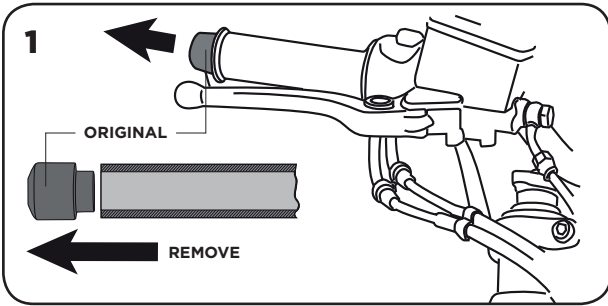

DUAL ROAD HANDGUARDS PARAMANI DUAL ROAD

COD. 500002707 REV2

PER LE ULTIME APPLICAZIONI VISITA IL SITO WWW.ACERBIS.IT
FOR THE UPDATED APPLICATIONS VISIT WWW.ACERBIS.IT

WARNING!

Follow mounting instruction exactly. Ensure that the mounting is secure before riding. These handguards will not prevent injury in the event of a crash. They are designed to protect the hands from cold weather. Be sure that you follow the instruction for installing the handguards. Do not ride with a broken tie wrap. Check to be sure the throttle and other controls are free every time you ride. Failure to heed instruction and this warning could lead to interference with the controls, loss of control of the motorcycle, and an accident.