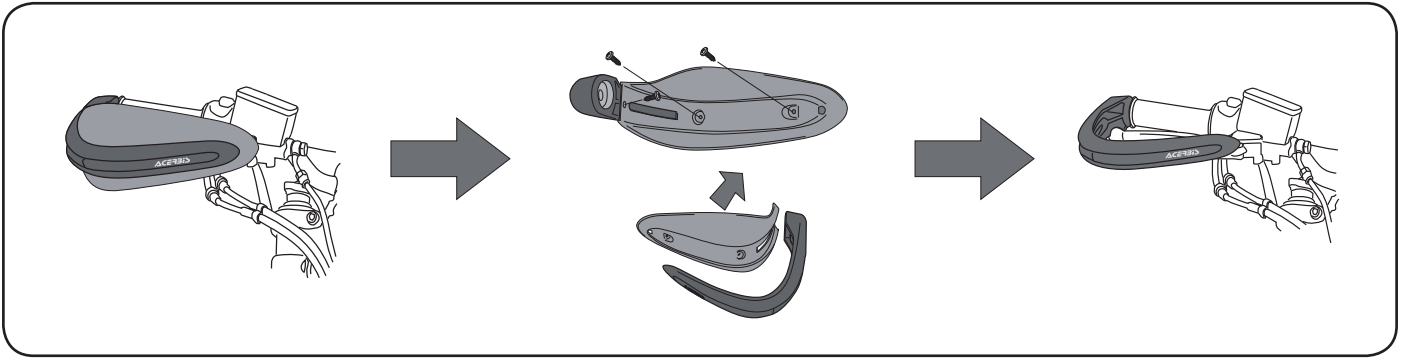

DUAL ROAD HANDGUARDS PARAMANI DUAL ROAD

COD. 500002707 REV2

PER LE ULTIME APPLICAZIONI VISITA IL SITO WWW.ACERBIS.IT
FOR THE UPDATED APPLICATIONS VISIT WWW.ACERBIS.IT

WARNING!

Follow mounting instruction exactly. Ensure that the mounting is secure before riding. These handguards will not prevent injury in the event of a crash. They are designed to protect the hands from cold weather. Be sure that you follow the instruction for installing the handguards. Do not ride with a broken tie wrap. Check to be sure the throttle and other controls are free every time you ride. Failure to heed instruction and this warning could lead to interference with the controls, loss of control of the motorcycle, and an accident.