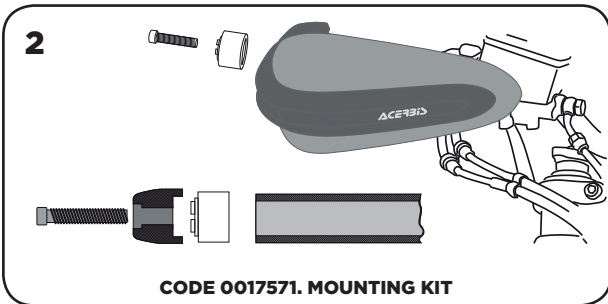

DUAL ROAD HANDGUARDS PARAMANI DUAL ROAD

COD. 500002707 REV2

PER LE ULTIME APPLICAZIONI VISITA IL SITO WWW.ACERBIS.IT
FOR THE UPDATED APPLICATIONS VISIT WWW.ACERBIS.IT

WARNING!

Follow mounting instruction exactly. Ensure that the mounting is secure before riding. These handguards will not prevent injury in the event of a crash. They are designed to protect the hands from cold weather. Be sure that you follow the instruction for installing the handguards. Do not ride with a broken tie wrap. Check to be sure the throttle and other controls are free every time you ride. Failure to heed instruction and this warning could lead to interference with the controls, loss of control of the motorcycle, and an accident.