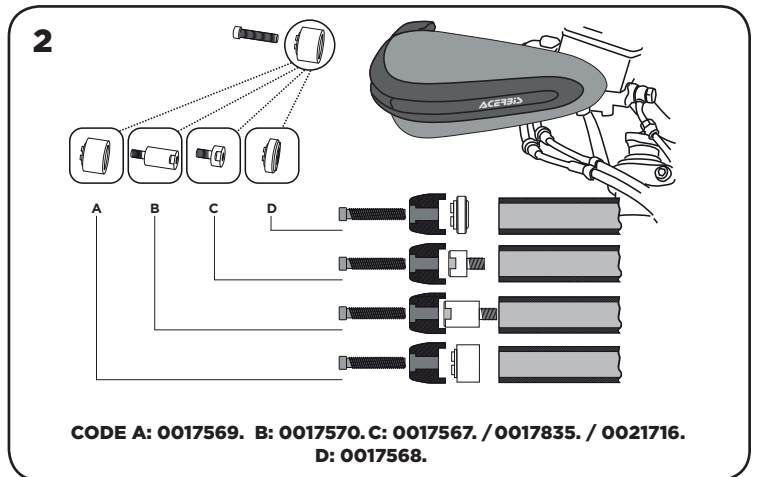

DUAL ROAD HANDGUARDS PARAMANI DUAL ROAD

COD. 500002707 REV2

PER LE ULTIME APPLICAZIONI VISITA IL SITO WWW.ACERBIS.IT
FOR THE UPDATED APPLICATIONS VISIT WWW.ACERBIS.IT

WARNING!

Follow mounting instruction exactly. Ensure that the mounting is secure before riding. These handguards will not prevent injury in the event of a crash. They are designed to protect the hands from cold weather. Be sure that you follow the instruction for installing the handguards. Do not ride with a broken tie wrap. Check to be sure the throttle and other controls are free every time you ride. Failure to heed instruction and this warning could lead to interference with the controls, loss of control of the motorcycle, and an accident.