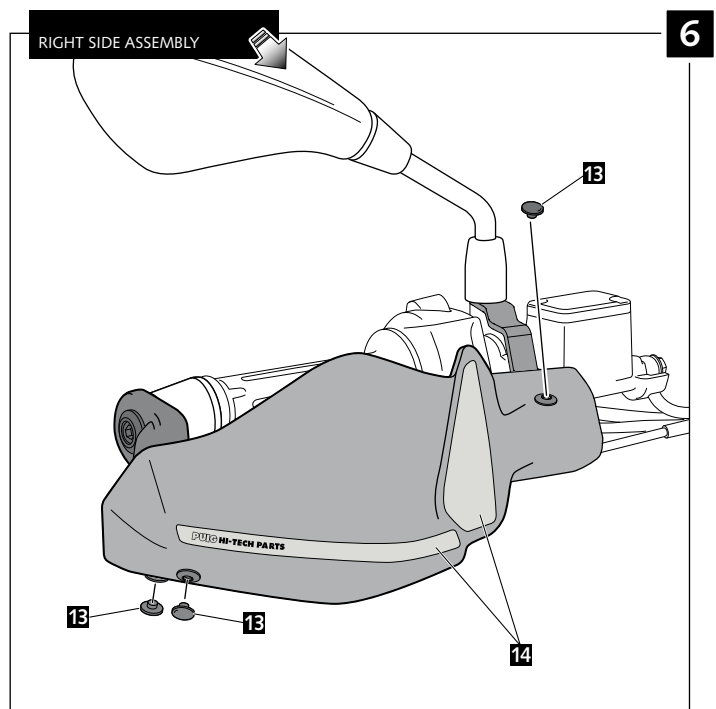

HANDPROTECTORS FOR
BMW G310GS / G310R

MOUNTING INSTRUCTIONS