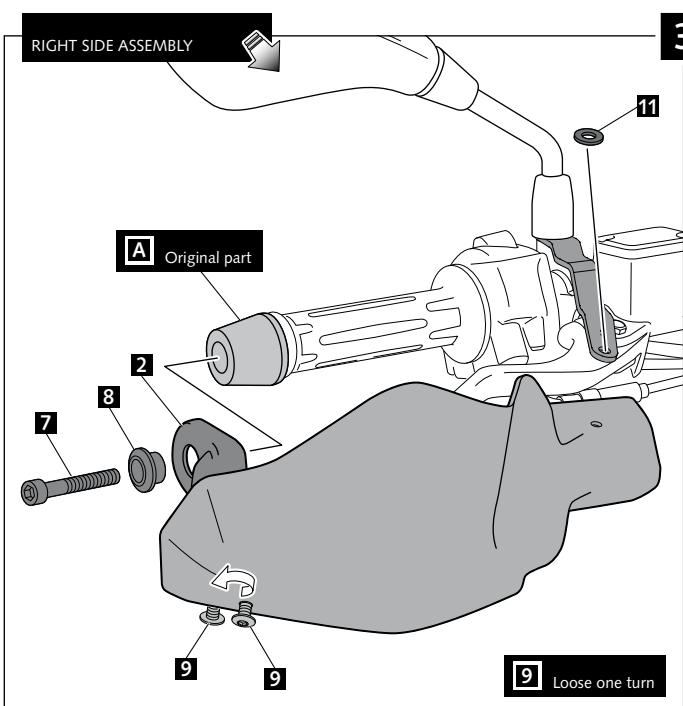

HANDPROTECTORS FOR BMW G310GS / G310R

MOUNTING INSTRUCTIONS