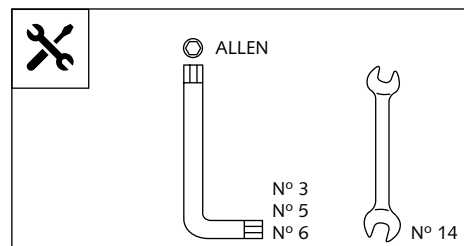

HANDPROTECTORS FOR BMW G310GS / G310R

Ref.: 9881

ID	PART	DESCRIPTION	QTY	REF.
1		Right handguard	1	9881JM3
2		Ø15.5 right handlebar anchoring part (supplied mounted with handguard)	1	9881JM3
3		Left handguard	1	9881JM3
4		Ø15.5 left handlebar anchoring part (supplied mounted with handguard)	1	9881JM3
5		Right metal support (R)	1	SOPOR-2P-3-9881
6		Left metal support (L)	1	SOPOR-2P-3-9881
7		M8x55 DIN912 Allen screw	2	TORNI-D912--631
8		Ø8,25x Ø13,2 x10mm customized spacer	2	CASQUI-AL--9881
9		M5x11 ISO 7380 Allen screw	6	TORNI-AI----520
10		M5x1 Nylon washer	6	ARNV00000000245
11		Ø4,5xØ11x2mm Rubber washer	6	ARAND-EPDM--722
12		M5 Special nut (supplied already mounted on items 1-2-3-4)	4	TUERC-D6923-255
13		M5 ISO 7380 Allen screw cap	6	TAPON-----85
14		Stickers set	1	ADHESI-----234