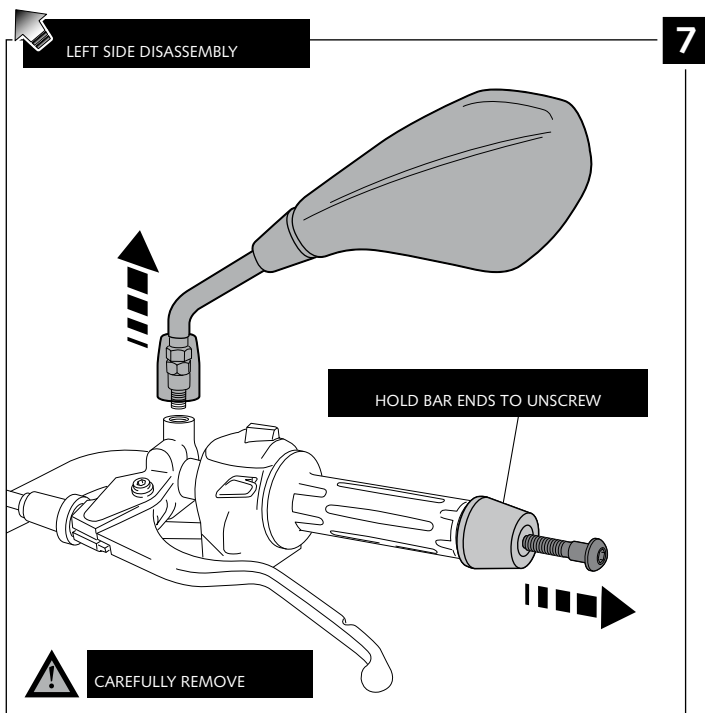

HANDPROTECTORS FOR
BMW G310GS / G310R

MOUNTING INSTRUCTIONS