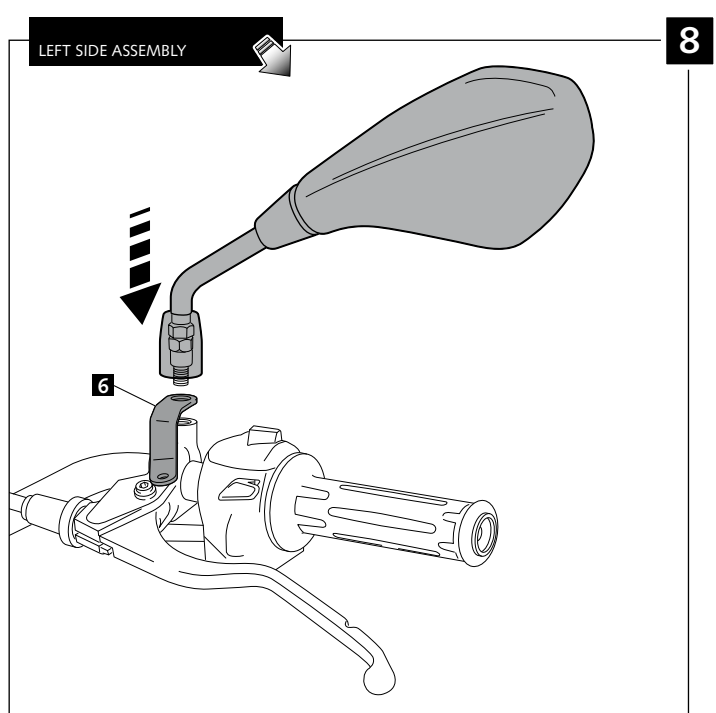

HANDPROTECTORS FOR
BMW G310GS / G310R

MOUNTING INSTRUCTIONS