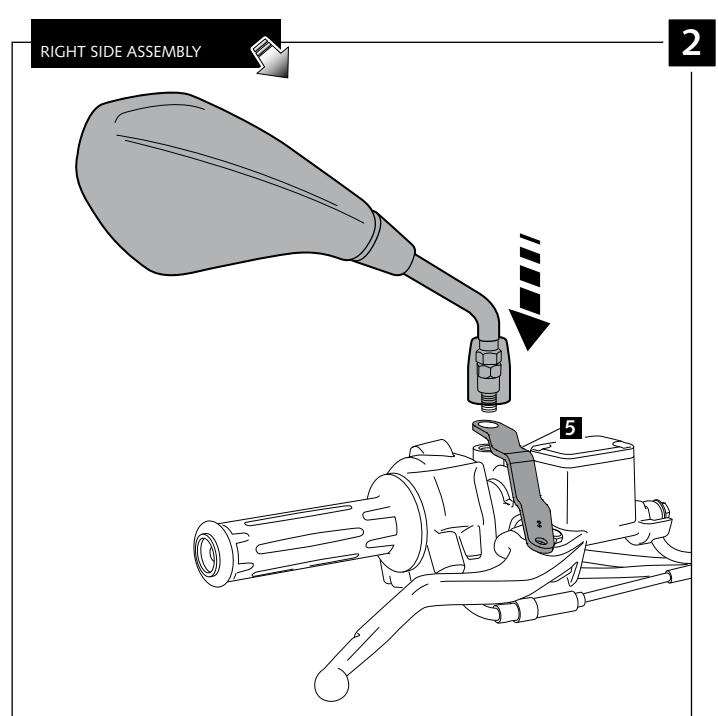

HANDPROTECTORS FOR BMW G310GS / G310R

MOUNTING INSTRUCTIONS