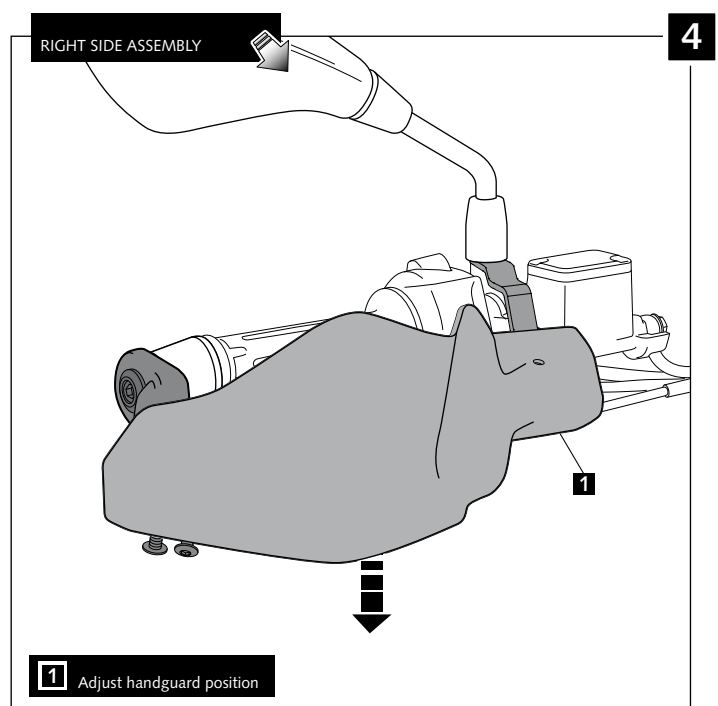

HANDPROTECTORS FOR BMW G310GS / G310R

MOUNTING INSTRUCTIONS