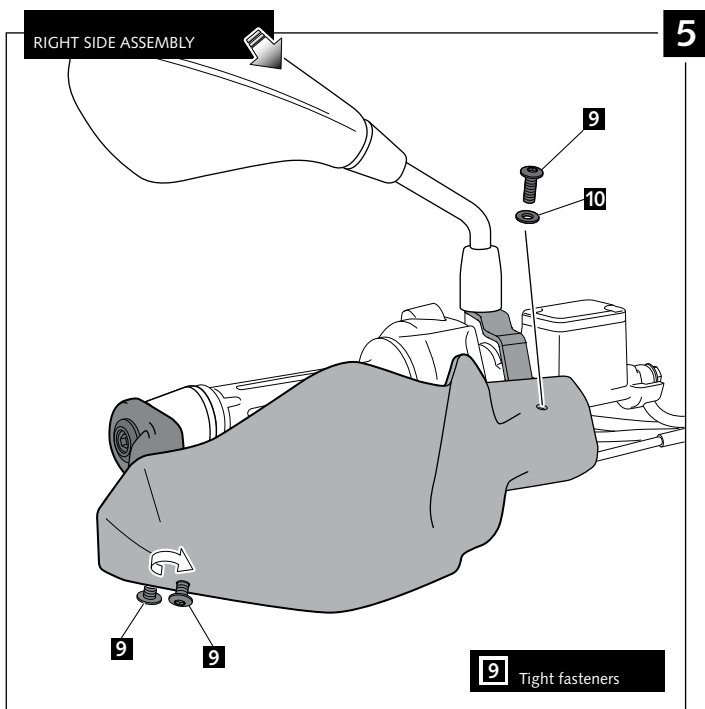

HANDPROTECTORS FOR
BMW G310GS / G310R

MOUNTING INSTRUCTIONS