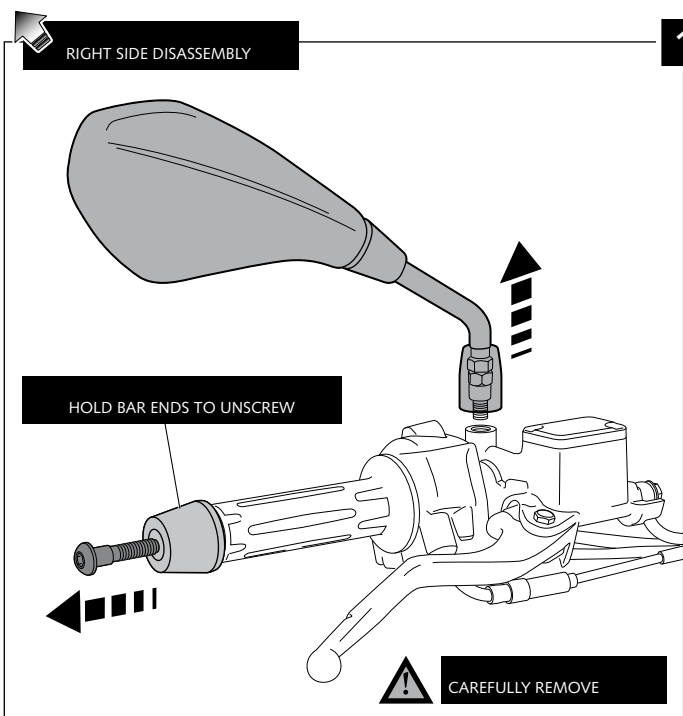

HANDPROTECTORS FOR BMW G310GS / G310R

MOUNTING INSTRUCTIONS