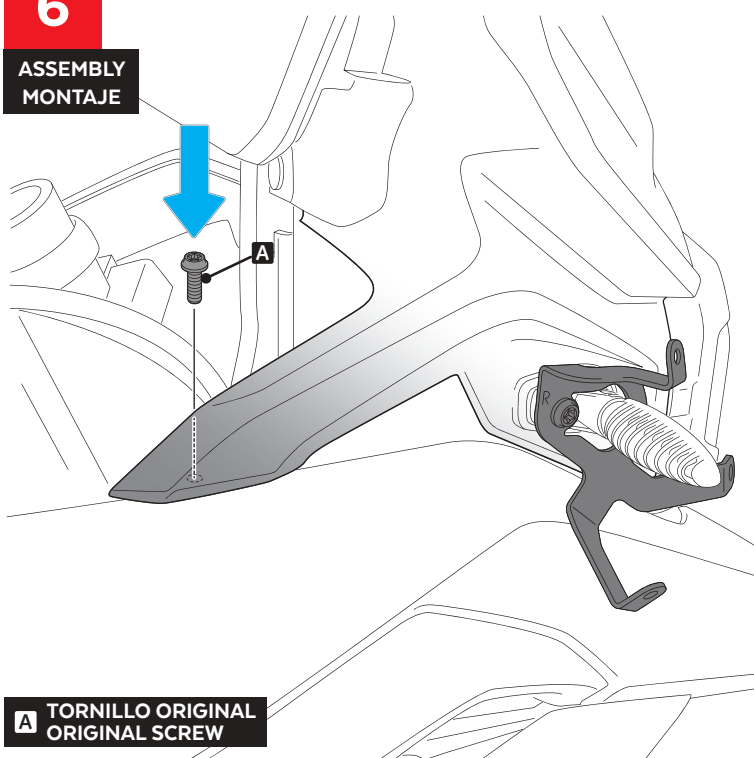

A PIEZA ORIGINAL
ORIGINAL PARTS

MOUNTING INSTRUCTIONS BMW R1250GS / F750GS / F850GS

5

ASSEMBLY
MONTAJE

6

ASSEMBLY
MONTAJE

A TORNILLO ORIGINAL
ORIGINAL SCREW

7