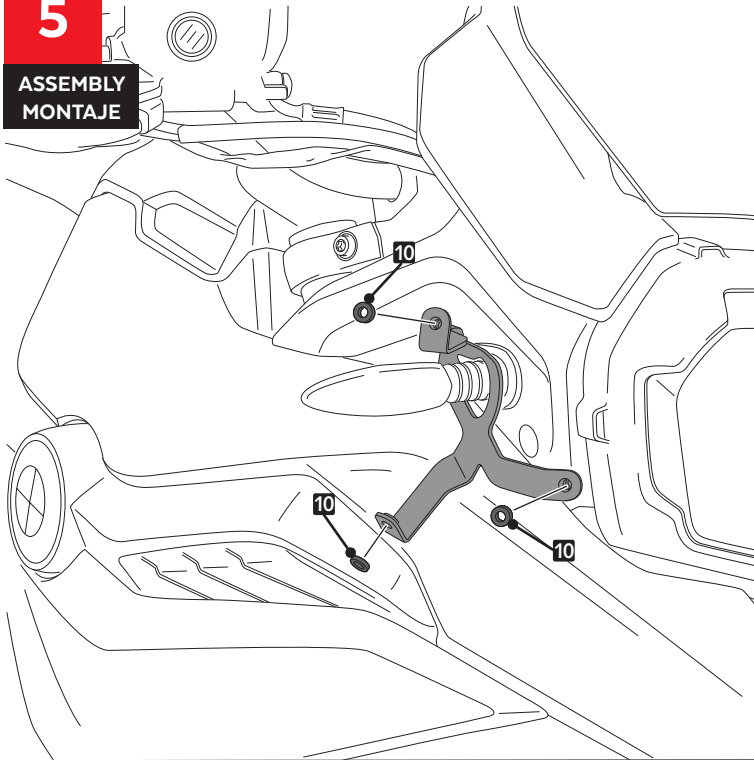

MOUNTING INSTRUCTIONS BMW R1250GS / F750GS / F850GS

5

ASSEMBLY
MONTAJE